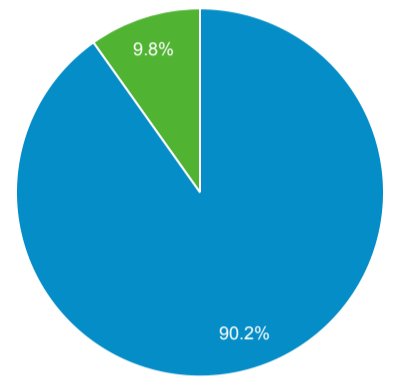

Users 23,396	New Users 22,866	Sessions 27,901	Number of Sessions per User 1.19
Pageviews 42,727	Pages / Session 1.53	Avg. Session Duration 00:01:16	Bounce Rate 78.12%

■ New Visitor ■ Returning Visitor