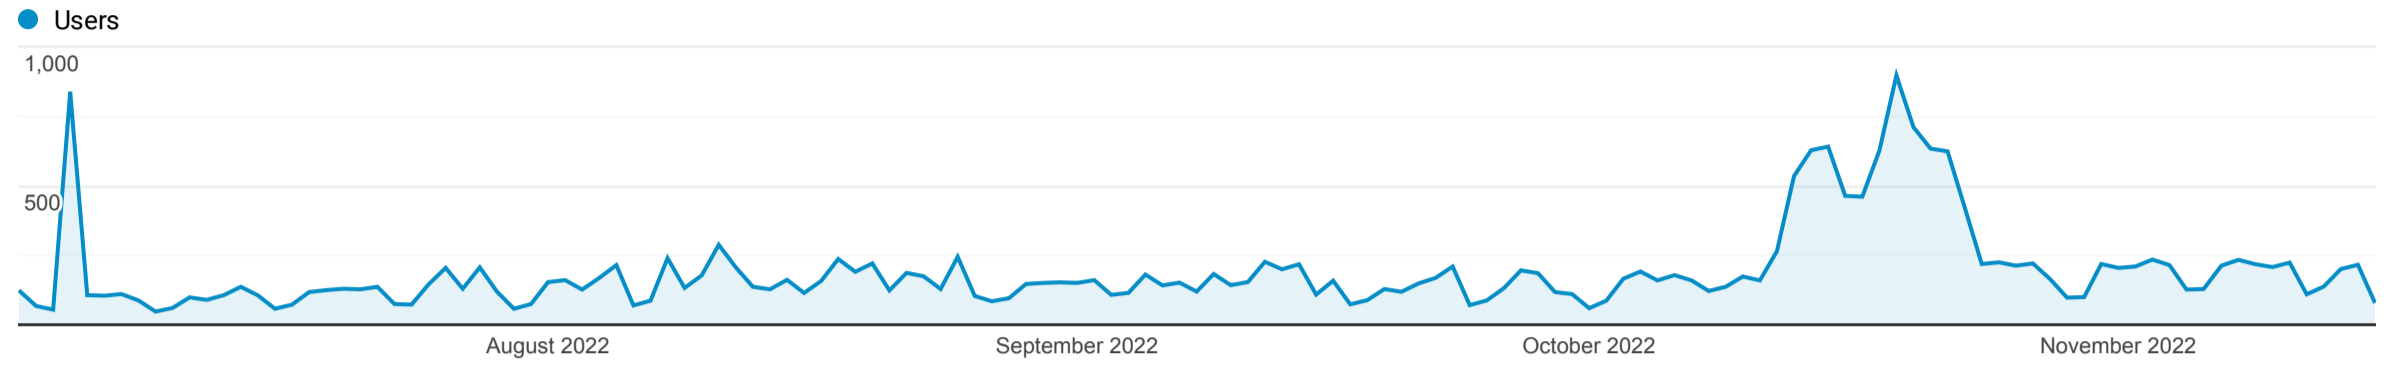

All Traffic

Jul 1, 2022 - Nov 16, 2022

All Users  
100.00% Users

Explorer

Summary

| Source / Medium   | Acquisition                               |   |   | Behavior                                  |                                       |   | Conversions                             |                               |   |
|---|---|---|---|---|---------------------------------------|---|---|-------------------------------|---|
|   | Users ↓                                   | New Users                                 | Sessions                                  | Bounce Rate                               | Pages / Session                       | Avg. Session Duration                         | Goal Conversion Rate                    | Goal Completions              | Goal Value                                  |
|   | 23,396<br>% of Total: 100.00%<br>(23,396) | 22,870<br>% of Total: 100.01%<br>(22,867) | 27,902<br>% of Total: 100.00%<br>(27,902) | 78.12%<br>Avg for View: 78.12%<br>(0.00%) | 1.53<br>Avg for View: 1.53<br>(0.00%) | 00:01:16<br>Avg for View: 00:01:16<br>(0.00%) | 0.00%<br>Avg for View: 0.00%<br>(0.00%) | 0<br>% of Total: 0.00%<br>(0) | ZAR 0.00<br>% of Total: 0.00%<br>(ZAR 0.00) |
| 1. google / organic                                       | 9,349<br>(39.85%)                         | 9,317<br>(40.74%)                         | 11,138<br>(39.92%)                        | 80.40%                                    | 1.47                                  | 00:01:02                                      | 0.00%                                   | 0<br>(0.00%)                  | ZAR 0.00<br>(0.00%)                         |
| 2. (direct) / (none)                                      | 5,483<br>(23.37%)                         | 5,423<br>(23.71%)                         | 6,949<br>(24.91%)                         | 76.95%                                    | 1.64                                  | 00:01:39                                      | 0.00%                                   | 0<br>(0.00%)                  | ZAR 0.00<br>(0.00%)                         |
| 3. m.facebook.com / referral                              | 2,921<br>(12.45%)                         | 2,909<br>(12.72%)                         | 3,155<br>(11.31%)                         | 90.05%                                    | 1.14                                  | 00:00:18                                      | 0.00%                                   | 0<br>(0.00%)                  | ZAR 0.00<br>(0.00%)                         |
| 4. lm.facebook.com / referral                             | 1,919<br>(8.18%)                          | 1,886<br>(8.25%)                          | 2,048<br>(7.34%)                          | 83.74%                                    | 1.26                                  | 00:00:42                                      | 0.00%                                   | 0<br>(0.00%)                  | ZAR 0.00<br>(0.00%)                         |
| 5. l.facebook.com / referral                              | 1,193<br>(5.08%)                          | 1,114<br>(4.87%)                          | 1,383<br>(4.96%)                          | 81.85%                                    | 1.48                                  | 00:01:12                                      | 0.00%                                   | 0<br>(0.00%)                  | ZAR 0.00<br>(0.00%)                         |
| 6. protraffic.shop / referral                             | 660<br>(2.81%)                            | 360<br>(1.57%)                            | 819<br>(2.94%)                            | 2.32%                                     | 2.93                                  | 00:04:47                                      | 0.00%                                   | 0<br>(0.00%)                  | ZAR 0.00<br>(0.00%)                         |
| 7. instagram.com / referral                               | 384<br>(1.64%)                            | 381<br>(1.67%)                            | 407<br>(1.46%)                            | 74.69%                                    | 1.55                                  | 00:00:51                                      | 0.00%                                   | 0<br>(0.00%)                  | ZAR 0.00<br>(0.00%)                         |
| 8. bing / organic   | 334<br>(1.42%)                            | 331<br>(1.45%)                            | 383<br>(1.37%)                            | 81.46%                                    | 1.47                                  | 00:00:57                                      | 0.00%                                   | 0<br>(0.00%)                  | ZAR 0.00<br>(0.00%)                         |
| 9. everythingproperty-co-za.cdn.ampproject.org / referral | 238<br>(1.01%)                            | 236<br>(1.03%)                            | 248<br>(0.89%)                            | 75.81%                                    | 1.51                                  | 00:01:08                                      | 0.00%                                   | 0<br>(0.00%)                  | ZAR 0.00<br>(0.00%)                         |
| 10. timeslive.co.za / referral                            | 229<br>(0.98%)                            | 221<br>(0.97%)                            | 321<br>(1.15%)                            | 55.14%                                    | 2.39                                  | 00:02:11                                      | 0.00%                                   | 0<br>(0.00%)                  | ZAR 0.00<br>(0.00%)                         |
| 11. facebook.com / referral                               | 117<br>(0.50%)                            | 116<br>(0.51%)                            | 156<br>(0.56%)                            | 83.97%                                    | 1.63                                  | 00:02:51                                      | 0.00%                                   | 0<br>(0.00%)                  | ZAR 0.00<br>(0.00%)                         |
| 12. baidu / organic                                       | 74<br>(0.32%)                             | 74<br>(0.32%)                             | 74<br>(0.27%)                             | 100.00%                                   | 1.00                                  | 00:00:00                                      | 0.00%                                   | 0<br>(0.00%)                  | ZAR 0.00<br>(0.00%)                         |
| 13. linkedin.com / referral                               | 69<br>(0.29%)                             | 65<br>(0.28%)                             | 81<br>(0.29%)                             | 82.72%                                    | 1.30                                  | 00:01:01                                      | 0.00%                                   | 0<br>(0.00%)                  | ZAR 0.00<br>(0.00%)                         |
| 14. digital / registration page                           | 60<br>(0.26%)                             | 58<br>(0.25%)                             | 61<br>(0.22%)                             | 91.80%                                    | 1.16                                  | 00:00:05                                      | 0.00%                                   | 0<br>(0.00%)                  | ZAR 0.00<br>(0.00%)                         |
| 15. l.instagram.com / referral                            | 54<br>(0.23%)                             | 53<br>(0.23%)                             | 58<br>(0.21%)                             | 89.66%                                    | 1.16                                  | 00:00:19                                      | 0.00%                                   | 0<br>(0.00%)                  | ZAR 0.00<br>(0.00%)                         |
| 16. theridgeestate.com / referral                         | 44<br>(0.19%)                             | 44<br>(0.19%)                             | 45<br>(0.16%)                             | 88.89%                                    | 1.44                                  | 00:01:04                                      | 0.00%                                   | 0<br>(0.00%)                  | ZAR 0.00<br>(0.00%)                         |
| 17. businesslive.co.za / referral                         | 39<br>(0.17%)                             | 34<br>(0.15%)                             | 97<br>(0.35%)                             | 53.61%                                    | 2.66                                  | 00:03:48                                      | 0.00%                                   | 0<br>(0.00%)                  | ZAR 0.00<br>(0.00%)                         |
| 18. rss / rss   | 39<br>(0.17%)                             | 36<br>(0.16%)                             | 43<br>(0.15%)                             | 93.02%                                    | 1.16                                  | 00:00:16                                      | 0.00%                                   | 0<br>(0.00%)                  | ZAR 0.00<br>(0.00%)                         |
| 19. linktr.ee / referral                                  | 23<br>(0.10%)                             | 23<br>(0.10%)                             | 24<br>(0.09%)                             | 83.33%                                    | 1.17                                  | 00:00:13                                      | 0.00%                                   | 0<br>(0.00%)                  | ZAR 0.00<br>(0.00%)                         |
| 20. search-dra.dt.dbankcloud.com / referral               | 18<br>(0.08%)                             | 15<br>(0.07%)                             | 20<br>(0.07%)                             | 85.00%                                    | 1.55                                  | 00:00:37                                      | 0.00%                                   | 0<br>(0.00%)                  | ZAR 0.00<br>(0.00%)                         |
| 21. linkshield.synaq.com / referral                       | 15<br>(0.06%)                             | 13<br>(0.06%)                             | 15<br>(0.05%)                             | 73.33%                                    | 1.27                                  | 00:01:36                                      | 0.00%                                   | 0<br>(0.00%)                  | ZAR 0.00<br>(0.00%)                         |
| 22. novusonlinenews.co.za / referral                      | 15<br>(0.06%)                             | 11<br>(0.05%)                             | 26<br>(0.09%)                             | 88.46%                                    | 1.15                                  | 00:00:41                                      | 0.00%                                   | 0<br>(0.00%)                  | ZAR 0.00<br>(0.00%)                         |
| 23. lens.google.com / referral                            | 12<br>(0.05%)                             | 10<br>(0.04%)                             | 13<br>(0.05%)                             | 84.62%                                    | 1.15                                  | 00:00:01                                      | 0.00%                                   | 0<br>(0.00%)                  | ZAR 0.00<br>(0.00%)                         |
| 24. yahoo / organic                                       | 12<br>(0.05%)                             | 11<br>(0.05%)                             | 13<br>(0.05%)                             | 84.62%                                    | 1.46                                  | 00:00:45                                      | 0.00%                                   | 0<br>(0.00%)                  | ZAR 0.00<br>(0.00%)                         |
| 25. duckduckgo / organic                                  | 11<br>(0.05%)                             | 11<br>(0.05%)                             | 16<br>(0.06%)                             | 87.50%                                    | 1.12                                  | 00:00:04                                      | 0.00%                                   | 0<br>(0.00%)                  | ZAR 0.00<br>(0.00%)                         |
| 26. acsiopolis.co.za / referral                           | 9<br>(0.04%)                              | 9<br>(0.04%)                              | 9<br>(0.03%)                              | 100.00%                                   | 1.00                                  | 00:00:00                                      | 0.00%                                   | 0<br>(0.00%)                  | ZAR 0.00<br>(0.00%)                         |
| 27. gate5.co.za / referral                                | 9   | 6   | 13  | 100.00%                                   | 1.00                                  | 00:00:00                                      | 0.00%                                   | 0                             | ZAR 0.00                                    |